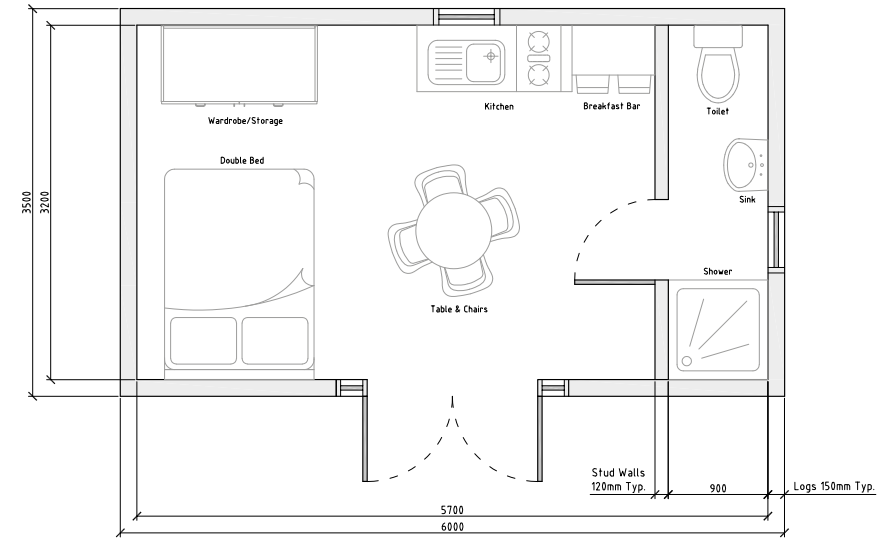

MODEL D

The Morston

With the main entrance located on the length, the Morston allows you to offer a completely different arrangement to our other models. The entrance placement results in a more spacious outdoor lounging area for your customers, perfect for chilling and soaking in the sun on those hot summer days.

OPTIONS

Compact

2.1m eaves
Hinged internal door

Comfort

2.4m eaves
Hinged internal door
Mezzanine

Deluxe

2.4m eaves
Sliding internal door
Mezzanine

AVAILABLE AS

Log Shell

Basic log cabin structure delivered and installed to your location

Compact	£29,900
Comfort	£32,775
Deluxe	£34,500

Full Build

Complete turn-key log cabin delivered and installed to your location

Compact	£43,700
Comfort	£46,900
Deluxe	£48,875

Bespoke

Customised to your specific requirements – contact us for consultation

Compact	£POA
Comfort	£POA
Deluxe	£POA

All prices are +VAT and delivery.

All prices correct at time of publication. Please check our website for the most up-to-date brochure.

MODEL D

Compact

MODEL D

Comfort

MODEL D

Deluxe