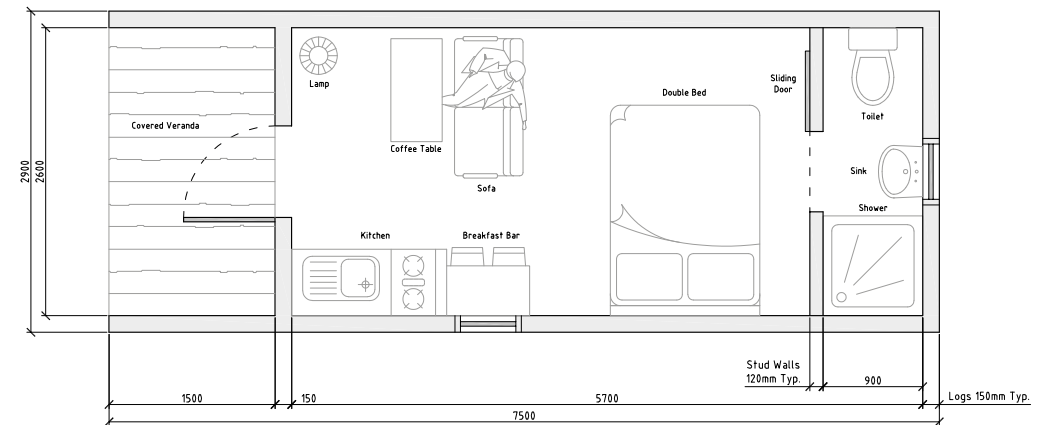

MODEL A Comfort